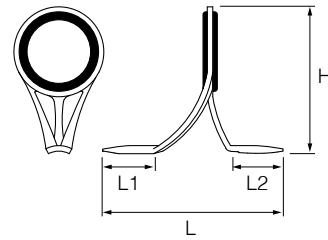

# SV

Wrap on Guide with  
Stainless Steel

## SV型ガイド

Spinder スピンダー

Multipurpose guide for light to medium heavy rods.  
ルアー、船竿など万能タイプ

## Size Chart

Ring Size	H mm	L1 mm	L2 mm	L mm
6	9.7	5.0	5.0	13.5
7	11.8	6.0	6.0	16.8
8	14.3	7.2	7.3	21.4
10	17.4	7.6	7.8	23.3
12	21.7	8.4	8.7	28.4
16	26.2	9.7	10.1	32.5
20	32.8	11.2	11.6	40.1
25	40.8	13.4	14.0	48.1
30	50.6	15.3	17.1	56.7
40	61.4	19.0	20.7	69.8
50	82.7	23.0	27.0	92.5