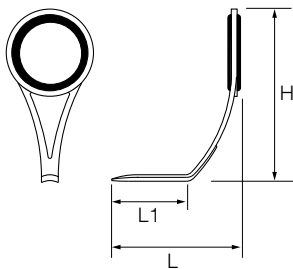

Y

Wrap on Guide with
Stainless Steel

Y型ガイド

Hi-Spee Guide ハイスピーガイド

High frame single foot guide for ultra-light to light spinning and coarse fishing rods.

ライトスピニング用

Size Chart

Ring Size	H mm	L1 mm	L mm
6	9.0	7.0	10.0
7	14.6	8.0	11.5
8L	14.0	9.0	15.5
8	17.6	9.0	13.6
10	21.7	10.0	16.0
12	27.6	12.0	20.2
16	34.2	14.0	24.0
20	42.2	16.0	28.5
25	51.0	19.0	33.5
30	61.0	20.5	43.0

L ... Low (Frame's Height)

	YOG	BYOG
Frame Color	Silver-White	Black
Ring Material	"O" Ring	"O" Ring
Ring Type→ Ring Size↓	L	L
6		
7		
8L		
8		
10		
12		
16		
20		
25		
30		

Example 表記例

- ・YOG 7
- ・BYOG 7