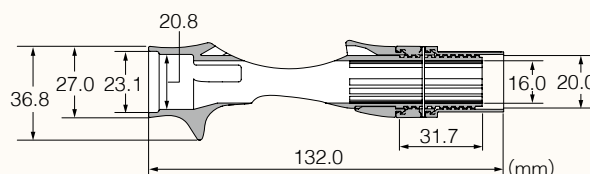

Newly shaped micro trigger 新形状マイクロトリガー

By adopting micro trigger, handleability of rod is improved and it becomes more easier to switch rod from a hand to another hand. Enable to speed up action after casting!!