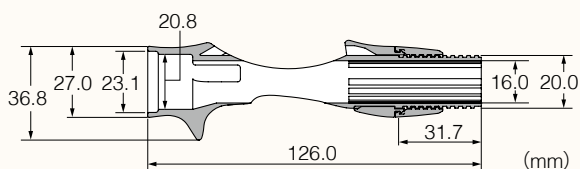

PMTS

Pipe Type Reel Seat

Palming Micro Trigger Seat パーミングマイクロトリガーシート

Trigger seat suitable for bait finesse. Good for bait finesse (bass and saltwater) and light boat rod.

ベイトフィネス対応トリガーシート。ベイトフィネス(バス・SW)、船小物全般

Newly shaped micro trigger 新形状マイクロトリガー

By adopting micro trigger, handleability of rod is improved and it becomes more easier to switch rod from a hand to another hand. Enable to speed up action after casting!!