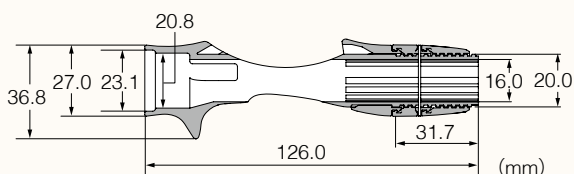

PMTS

Pipe Type Reel Seat

Palming Micro Trigger Seat パーミングマイクロトリガーシート

Trigger seat suitable for bait finesse. Good for bait finesse (bass and saltwater) and light boat rod.

ベイトフィネス対応トリガーシート。ベイトフィネス(バス・SW)、船小物全般

Newly shaped micro trigger 新形状マイクロトリガー

By adopting micro trigger, handleability of rod is improved and it becomes more easier to switch rod from a hand to another hand. Enable to speed up action after casting!!