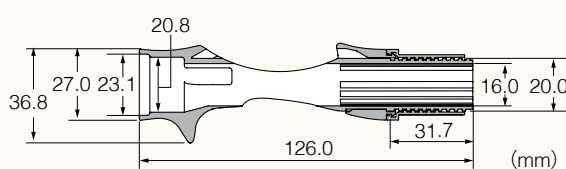

Newly shaped micro trigger 新形状マイクロトリガー

By adopting micro trigger, handleability of rod is improved and it becomes more easier to switch rod from a hand to another hand. Enable to speed up action after casting!!