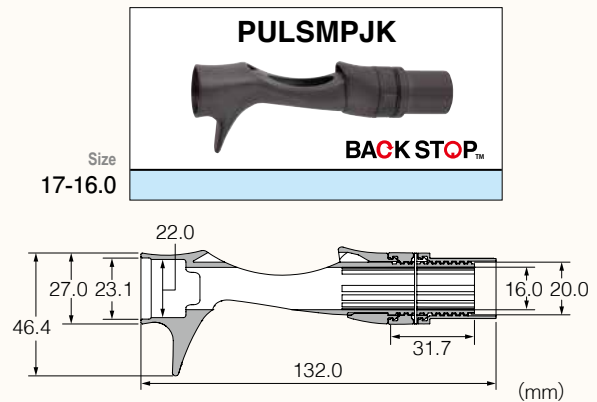

# PULS

Pipe Type Reel Seat

## Palming Support Ultra Light Trigger Seat パーミングサポートウルトラライトトリガーシート

Trigger seat suitable for light jigging. Good for Light Jigging, and light boat rod.  
 ライトジギング対応トリガーシート。ライトジギング・船中小物全般

### 2 Way Palming Support 2WAYパーミングサポート

New Shape 2 Way Palming Support enables to tempt fish with 3 fingers and fight with fish with 4 fingers. As trigger is moved forward, it enables to handle rod in various ways which is required for light jigging, etc.

薄型：薬指と小指で挟め、操作性向上  
 幅広：指が接する面積が広く、安定性確保