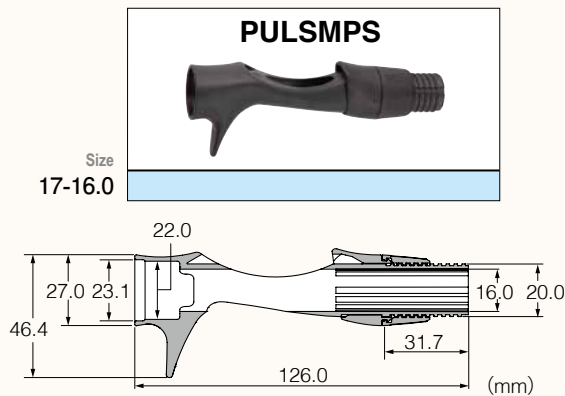

# PULS

Pipe Type Reel Seat

## Palming Support Ultra Light Trigger Seat パーミングサポートウルトラライトトリガーシート

Trigger seat suitable for light jigging. Good for Light Jigging, and light boat rod.  
 ライトジギング対応トリガーシート。ライトジギング・船中小物全般

### 2 Way Palming Support 2WAYパーミングサポート

New Shape 2 Way Palming Support enables to tempt fish with 3 fingers and fight with fish with 4 fingers. As trigger is moved forward, it enables to handle rod in various ways which is required for light jigging, etc.

薄型：薬指と小指で挟め、操作性向上  
 幅広：指が接する面積が広く、安定性確保