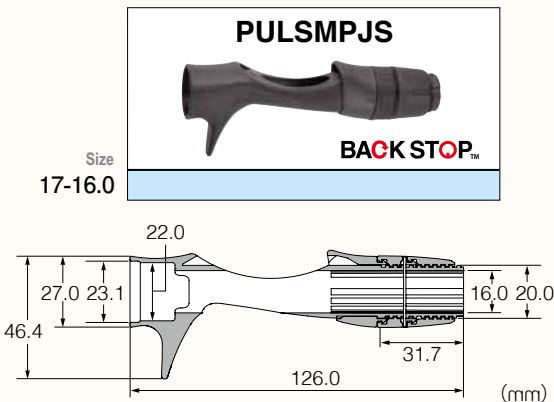

# PULS

Pipe Type Reel Seat

## Palming Support Ultra Light Trigger Seat パーミングサポートウルトラライトトリガーシート

Trigger seat suitable for light jigging. Good for Light Jigging, and light boat rod.  
 ライトジギング対応トリガーシート。ライトジギング・船中小物全般

### 2 Way Palming Support 2WAYパーミングサポート

New Shape 2 Way Palming Support enables to tempt fish with 3 fingers and fight with fish with 4 fingers. As trigger is moved forward, it enables to handle rod in various ways which is required for light jigging, etc.