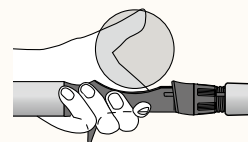

2 Way Palming Support 2WAYパーミングサポート

New Shape 2 Way Palming Support enables to tempt fish with 3 fingers and fight with fish with 4 fingers. As trigger is moved forward, it enables to handle rod in various ways which is required for light jigging, etc.

新形状の2WAYパーミングサポートにより、3フィンガーで誘い4フィンガーでパワーファイト。トリガーを従来よりも前方に配置することでライトジギング等に求められる多彩なロッドアクションが可能

3 fingers
Greater latitude
手首の自由度高い3フィンガー

4 fingers
Less stress on wrist
手首にやさしい4フィンガー