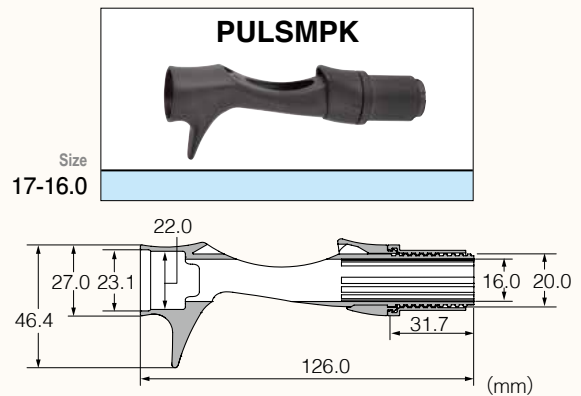

# PULS

Pipe Type Reel Seat

### 2 Way Palming Support 2WAYパーミングサポート

New Shape 2 Way Palming Support enables to tempt fish with 3 fingers and fight with fish with 4 fingers. As trigger is moved forward, it enables to handle rod in various ways which is required for light jigging, etc.

薄型：薬指と小指で挟め、操作性向上  
 幅広：指が接する面積が広く、安定性確保