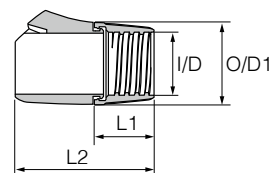

Size Chart

Size	O/D1 mm	I/D mm	L1 mm	L2 mm	Wt. g
16	24.8	19.0	18.0	40.3	7.9
17	26.7	20.7	18.0	40.3	8.6

Size	SKSS/ASH
16	
17