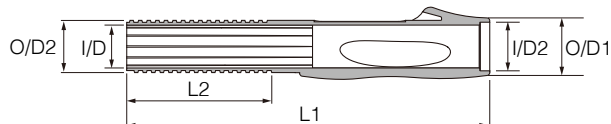

Size Chart

Size	O/D1 mm	O/D2 mm	I/D mm	I/D2 mm	L1 mm	L2 mm
16-15.0	20.0	18.30	15.0	17.0	127.0	50.7
17-17.0	24.0	19.95	17.0	19.0	145.5	66.5