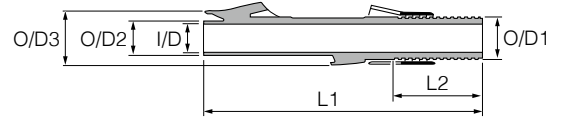

VSS

Pipe Type Reel Seat

Size Chart

Size	O/D1 mm	O/D2 mm	O/D3 mm	I/D mm	L1 mm	L2 mm
16	18.3	14.8	23.0	13.0	120	38.5
16-15.0	18.3	16.8	23.0	15.0	120	38.5
17	20.0	18.8	27.0	17.0	130	45.0

Versatile Spining Seat パーサタイルスピニングシート

Pursuit to improve the handling capability of the rod.
For bass, trout, and also light salt water fishing rods.
ロッドの操作性向上を追求。バス、トラウトからシーバスまで

Fuji Gold Label + Trim Ring

	VSSSD	VSSSD P	VSSSD B	VSSSD GB	VSSSD E	VSSSD IG	VSSSD IC
Color → Size ↓	Frosted Silver-White	Polished Silver-White	Black	Gunsmoke	E Color	I.P. Gold	I.P. Shiny Gray
16							
16-15.0							
17							